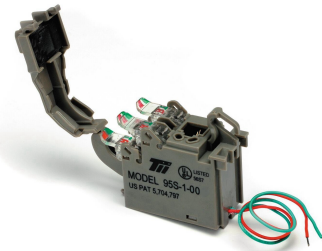

## Looking for a Replacement for Your Tyco Products?

*Tii 3600*

The Tii 3600 broadband outdoor Network Interface Device (NID) is a versatile, heavy duty six-pair housing. It accommodates a variety of coaxial and twisted pair drop combinations. It is comparable to Tyco's RAYNID-KNON-6I-0200-TF-X.

*Tii 3700*

The Tii 3700 broadband outdoor Network Interface Device (NID) is a versatile, heavy duty three-pair housing. It accommodates a variety of coaxial and twisted pair drop combinations. It is comparable to Tyco's RAYNID-CNON-3I-0200-TF-X.

*Tii 95S-1-11*

The Tii 95S Series ADSL POTS Splitter Module splits the combined voice and data signals carried on telephone lines to provide separate outputs for phone and data services. The Tii 95S-1-11 utilizes enhanced circuit components to meet ADSL2+ services for IPTV requirements. It is comparable to Tyco's DGRD-DSB-SB4SP-BPX-XX.

*Tii 95S-1-00*

The superior performing Tii 95S Customer Bridge Module is a sealed, environmentally protected unit designed to be compatible with the full line of Tii broadband Network Interface Devices, including the Tii 3700, Tii 3600, Tii 5100, Tii 5200, Tii 5300 and Tii 9600. It is comparable to Tyco's DGRD-DSB-SB400-BPX-XX.