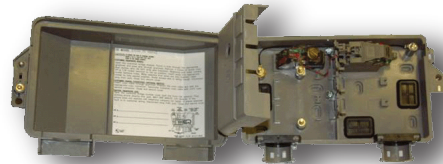

## Looking for a Replacement for Your Tyco Products?

*Tii 3600*

The Tii 3600 broadband outdoor Network Interface Device (NID) is a versatile, heavy duty six-pair housing. It accommodates a variety of coaxial and twisted pair drop combinations. It is comparable to Tyco's RAYNID-KNON-6I-0200-TF-X.

*Tii 3700*

The Tii 3700 broadband outdoor Network Interface Device (NID) is a versatile, heavy duty three-pair housing. It accommodates a variety of coaxial and twisted pair drop combinations. It is comparable to Tyco's RAYNID-CNON-3I-0200-TF-X.

*Tii 95S-1-11*

The Tii 95S Series ADSL POTS Splitter Module splits the combined voice and data signals carried on telephone lines to provide separate outputs for phone and data services. The Tii 95S-1-11 utilizes enhanced circuit components to meet ADSL2+ services for IPTV requirements. It is comparable to Tyco's DGRD-DSB-SB4SP-BPX-XX.

*Tii 95S-1-00*

The superior performing Tii 95S Customer Bridge Module is a sealed, environmentally protected unit designed to be compatible with the full line of Tii broadband Network Interface Devices, including the Tii 3700, Tii 3600, Tii 5100, Tii 5200, Tii 5300 and Tii 9600. It is comparable to Tyco's DGRD-DSB-SB400-BPX-XX.