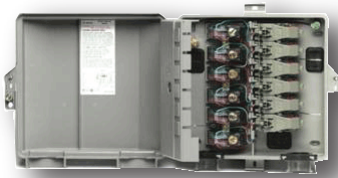

## Looking for a Replacement for Your Tyco Products?

*Tii 3600*

The Tii 3600 broadband outdoor Network Interface Device (NID) is a versatile, heavy duty six-pair housing. It accommodates a variety of coaxial and twisted pair drop combinations. It is comparable to Tyco's RAYNID-KNON-6I-0200-TF-X.

*Tii 3700*

The Tii 3700 broadband outdoor Network Interface Device (NID) is a versatile, heavy duty three-pair housing. It accommodates a variety of coaxial and twisted pair drop combinations. It is comparable to Tyco's RAYNID-CNON-3I-0200-TF-X.

*Tii 95S-1-11*

The Tii 95S Series ADSL POTS Splitter Module splits the combined voice and data signals carried on telephone lines to provide separate outputs for phone and data services. The Tii 95S-1-11 utilizes enhanced circuit components to meet ADSL2+ services for IPTV requirements. It is comparable to Tyco's DGRD-DSB-SB4SP-BPX-XX.

*Tii 95S-1-00*

The superior performing Tii 95S Customer Bridge Module is a sealed, environmentally protected unit designed to be compatible with the full line of Tii broadband Network Interface Devices, including the Tii 3700, Tii 3600, Tii 5100, Tii 5200, Tii 5300 and Tii 9600. It is comparable to Tyco's DGRD-DSB-SB400-BPX-XX.