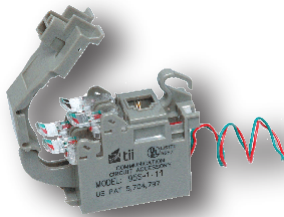

## Looking for a Replacement for Your Tyco Products?

*Tii 3600*

The Tii 3600 broadband outdoor Network Interface Device (NID) is a versatile, heavy duty six-pair housing. It accommodates a variety of coaxial and twisted pair drop combinations. It is comparable to Tyco's RAYNID-KNON-6I-0200-TF-X.

*Tii 3700*

The Tii 3700 broadband outdoor Network Interface Device (NID) is a versatile, heavy duty three-pair housing. It accommodates a variety of coaxial and twisted pair drop combinations. It is comparable to Tyco's RAYNID-CNON-3I-0200-TF-X.

*Tii 95S-1-11*

The Tii 95S Series ADSL POTS Splitter Module splits the combined voice and data signals carried on telephone lines to provide separate outputs for phone and data services. The Tii 95S-1-11 utilizes enhanced circuit components to meet ADSL2+ services for IPTV requirements. It is comparable to Tyco's DGRD-DSB-SB4SP-BPX-XX.

*Tii 95S-1-00*

The superior performing Tii 95S Customer Bridge Module is a sealed, environmentally protected unit designed to be compatible with the full line of Tii broadband Network Interface Devices, including the Tii 3700, Tii 3600, Tii 5100, Tii 5200, Tii 5300 and Tii 9600. It is comparable to Tyco's DGRD-DSB-SB400-BPX-XX.